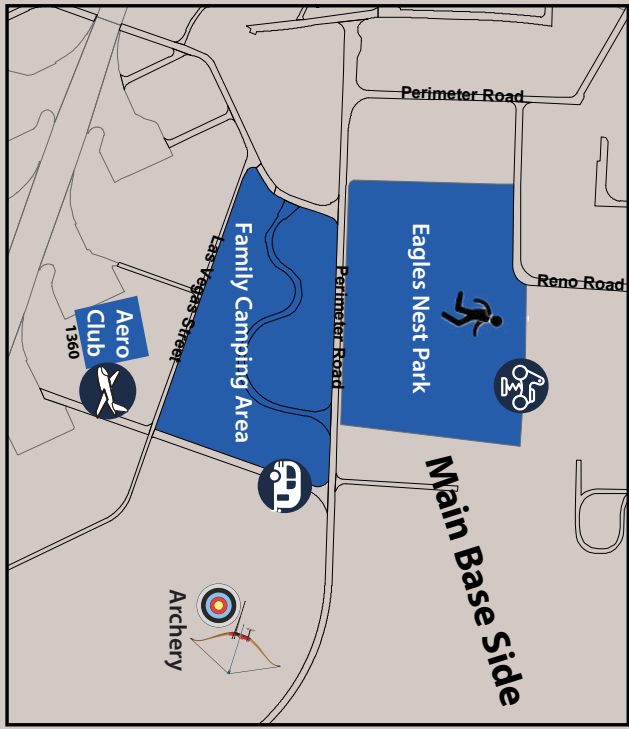

- Sustainment Flight Buildings
- Youth Flight
- Community Services Flight
- General FSS Buildings